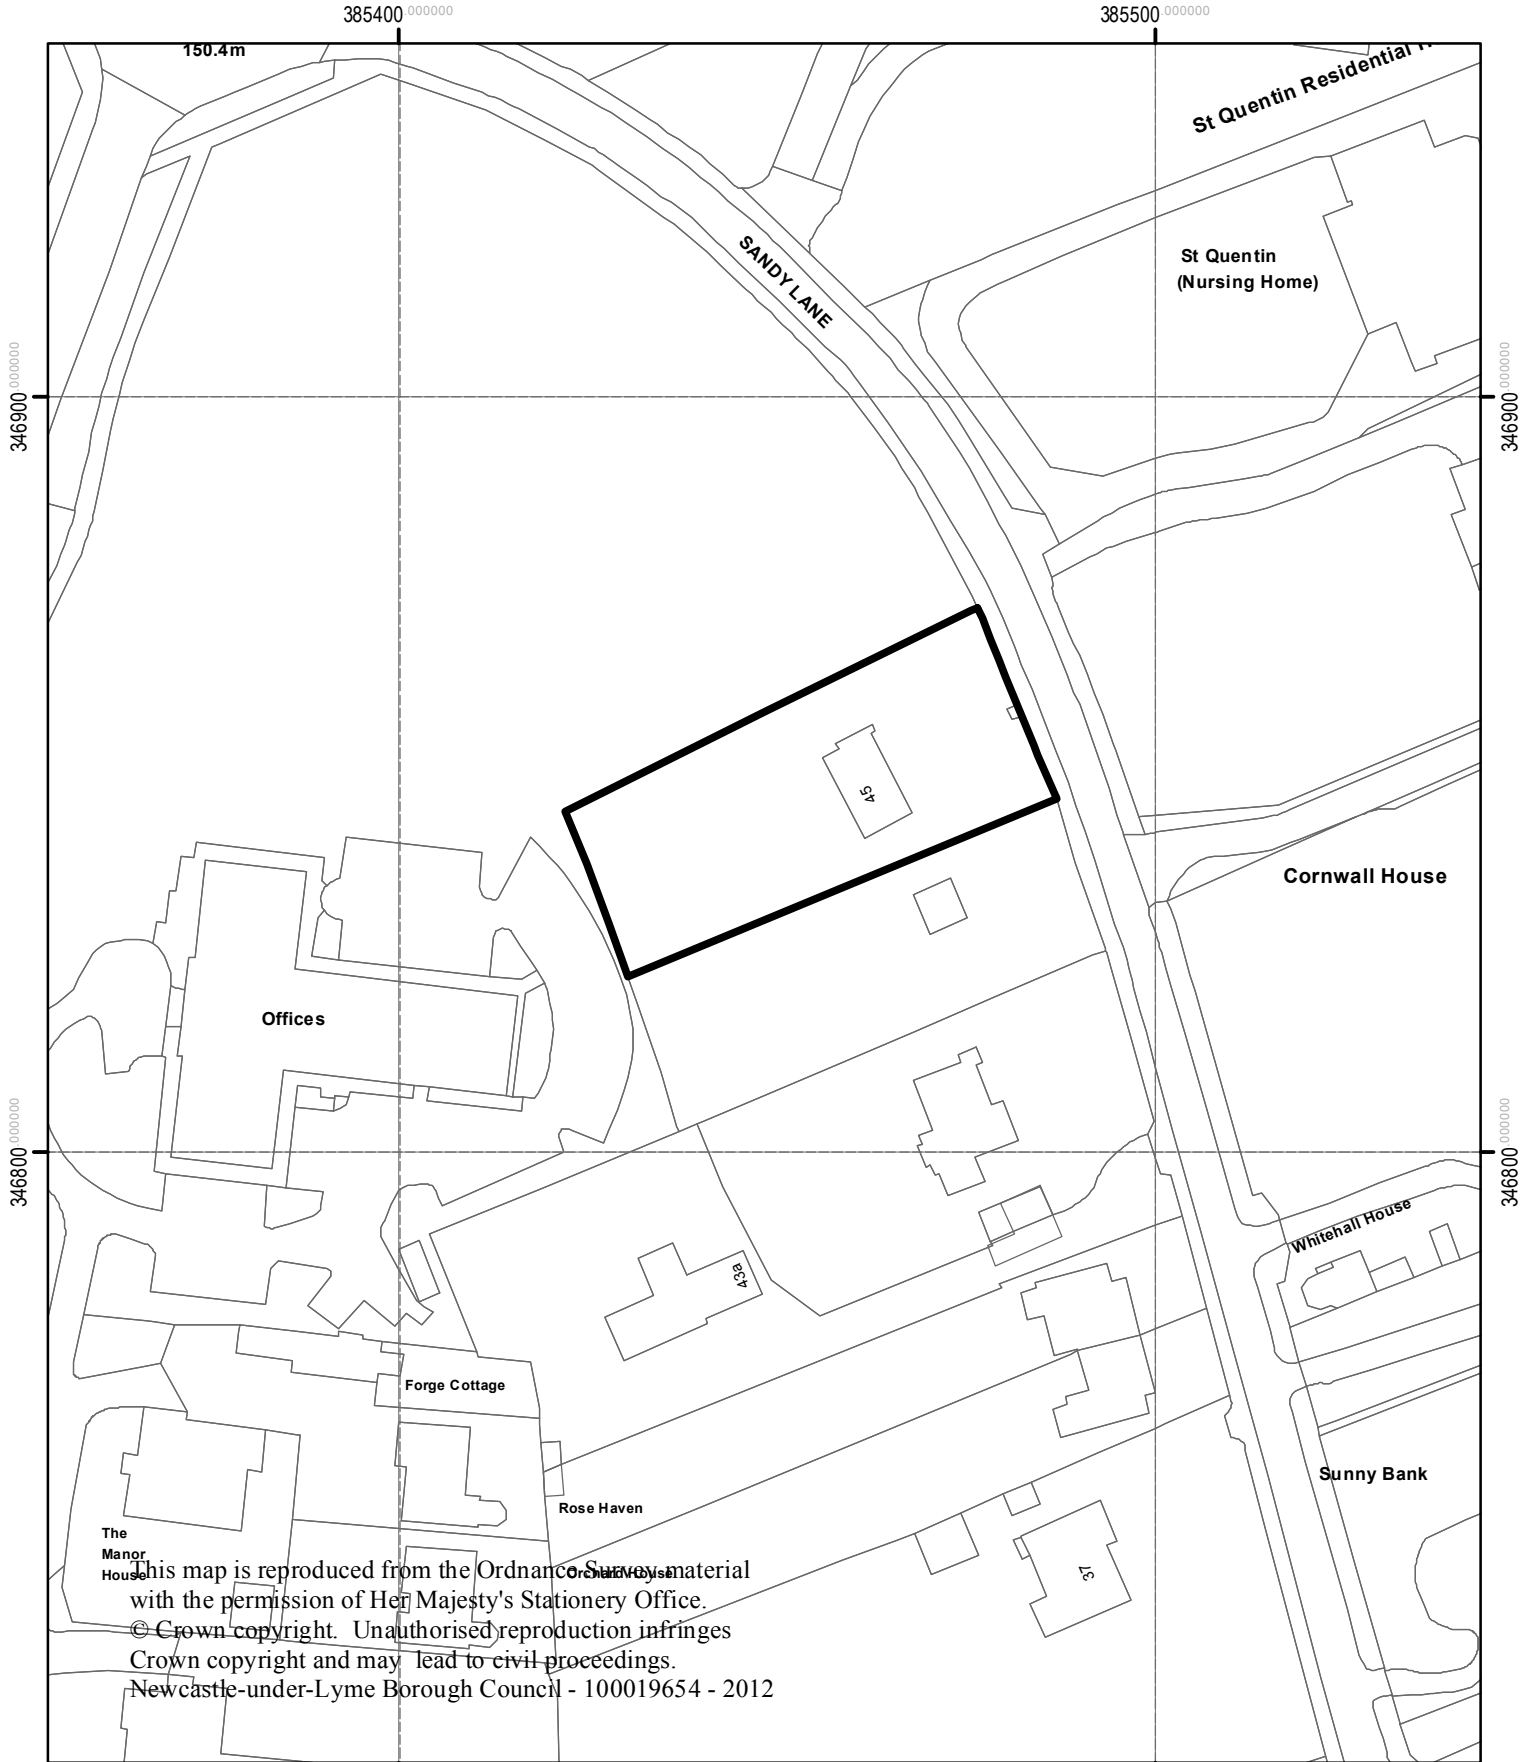

13/00172/FUL
Gaunts Hatch, 45 Sandy Lane
Newcastle-under-Lyme

NEWCASTLE-UNDER-LYME
BOROUGH COUNCIL

This map is reproduced from the Ordnance Survey material with the permission of Her Majesty's Stationery Office.
© Crown copyright. Unauthorised reproduction infringes Crown copyright and may lead to civil proceedings.
Newcastle-under-Lyme Borough Council - 100019654 - 2012